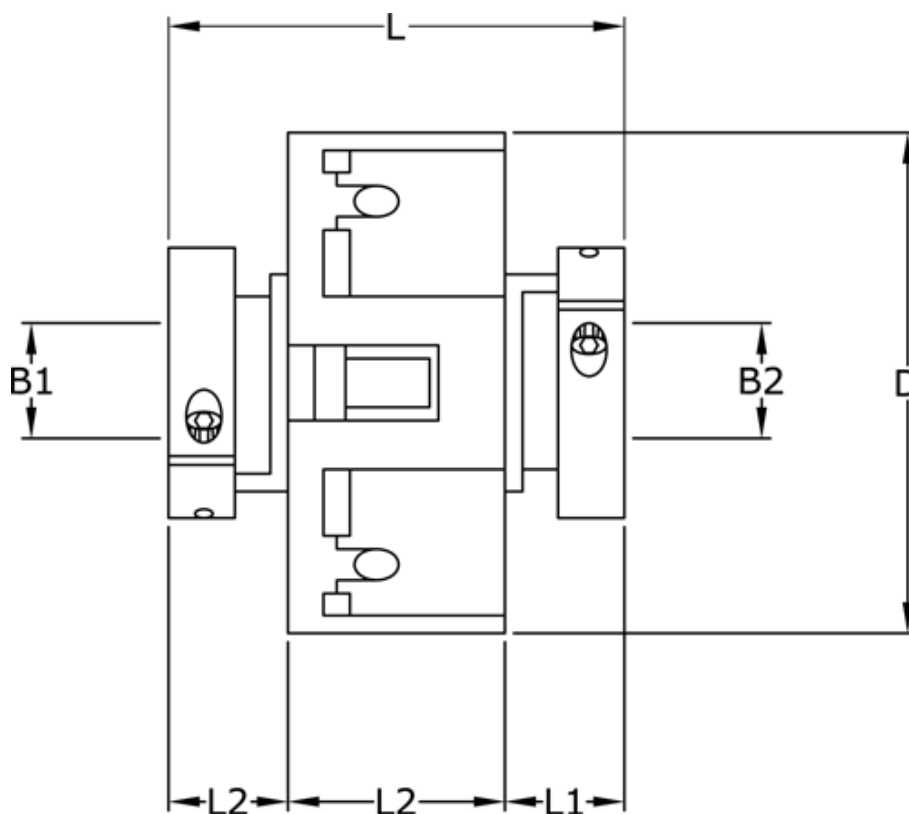

Article number: 3322206342832

Description: Uni-Lat Coupling size 206.34.28.32  
clamp hub, bore 8/10 mm

## Measures

B1	= 8
B2	= 10
D	= 34
L	= 30.7
L1	= 10.9
L2	= 8.9
Screw	= M4